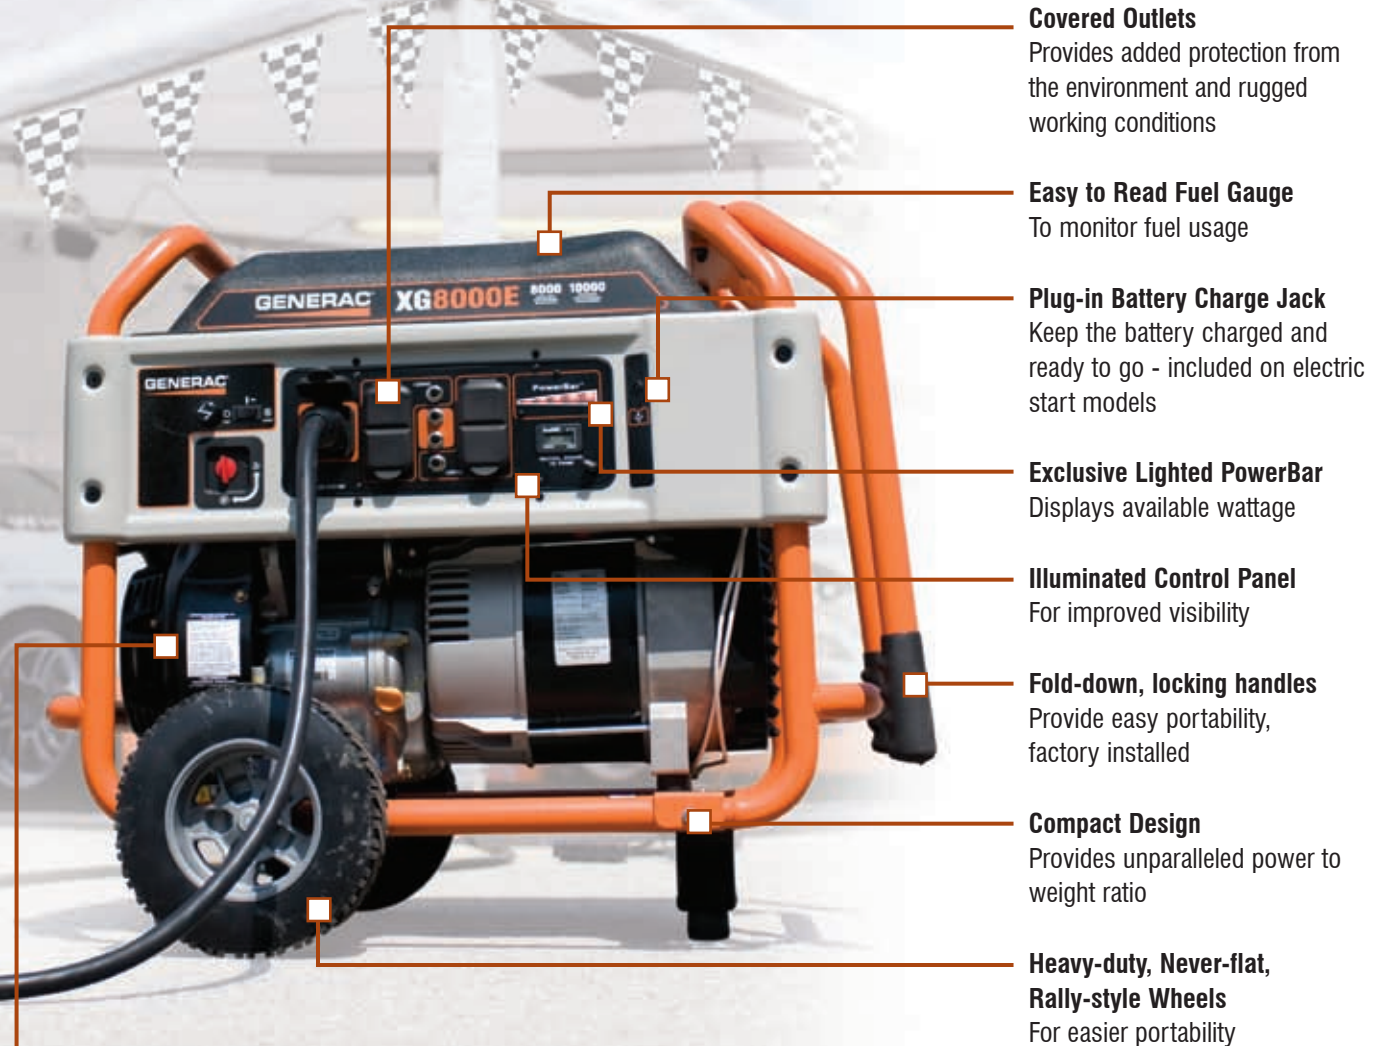

XG
SERIES

GENERAC®

XG SERIES PORTABLE GENERATORS

User-friendly and compact for home or job site

XG SERIES GENERATORS 4000 – 10000 WATTS

The premium XG Series models come loaded with features that make owning and using a portable generator easy. Comprehensive and accessible controls are user-friendly, and the heavy duty design with full-wrap frame tubing is engineered for years of dependable use.

Covered Outlets

Provides added protection from the environment and rugged working conditions

Easy to Read Fuel Gauge

To monitor fuel usage

Plug-in Battery Charge Jack

Keep the battery charged and ready to go - included on electric start models

Exclusive Lighted PowerBar

Displays available wattage

Illuminated Control Panel

For improved visibility

Fold-down, locking handles

Provide easy portability, factory installed

Compact Design

Provides unparalleled power to weight ratio

Heavy-duty, Never-flat, Rally-style Wheels

For easier portability

GENERAC OHVI® ENGINE

The power behind the performance

All models feature Generac's OHVI engine, which utilizes the same type of pressurized oil lubrication used to give automobile engines long and trouble free lives and has a significantly longer life than competitive engines – an unprecedented three to four times longer.